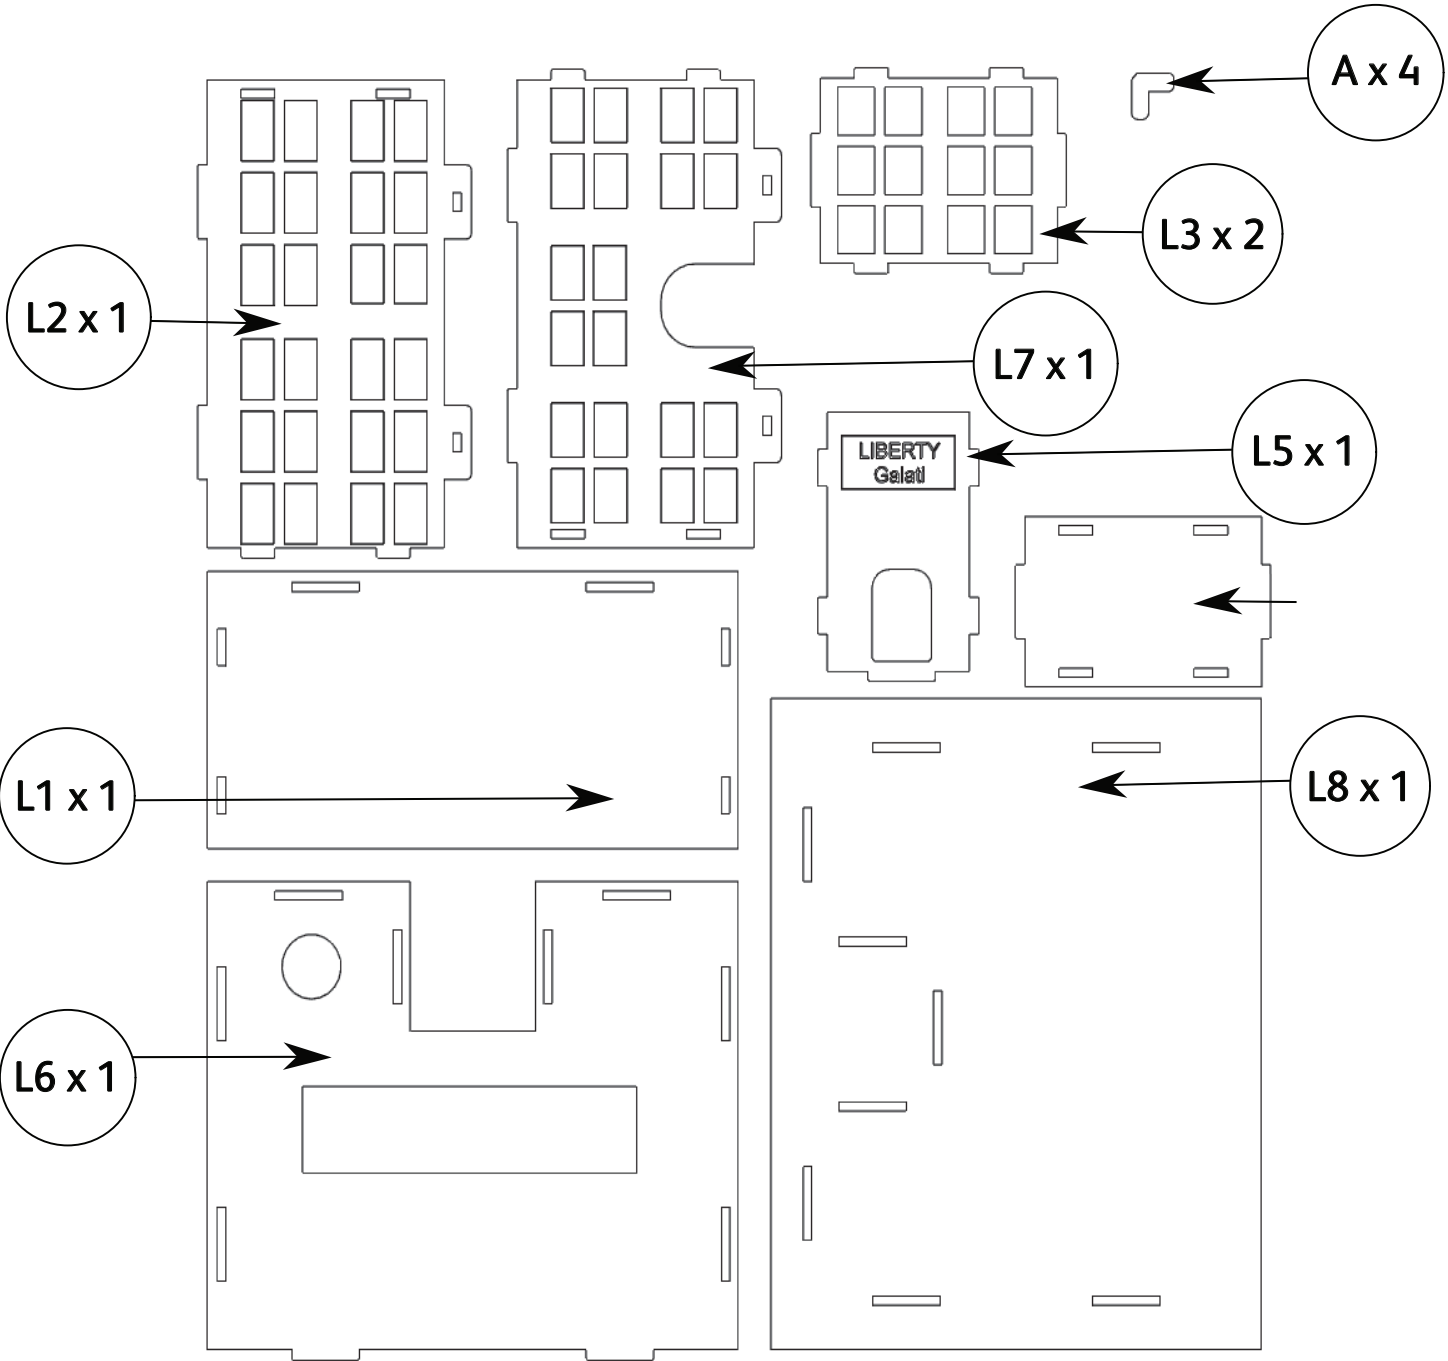

GFG
FOUNDATION

Powered by
Rewise

GFG Foundation Provocarea STEAM

Support/ Office
Assembly Instructions

România

1

L5 x 1
L4 x 2

2

L5 x 1
L4 x 2
L3 x 2

3

L5 x 1
L4 x 2
L3 x 2
L2 x 1

L2

4

- L5 x 1
- L4 x 2
- L3 x 2
- L2 x 1
- L7 x 1

5

L8 x 1

L8

5

6

A x 4

A

7

Switch
L6 x 1
Display

Switch

L6

Display

8

- L5 x 1
- L4 x 2
- L3 x 2
- L2 x 1
- L7 x 1
- Switch
- L6 x 1
- Display

8

9

Battery
Nano

Nano